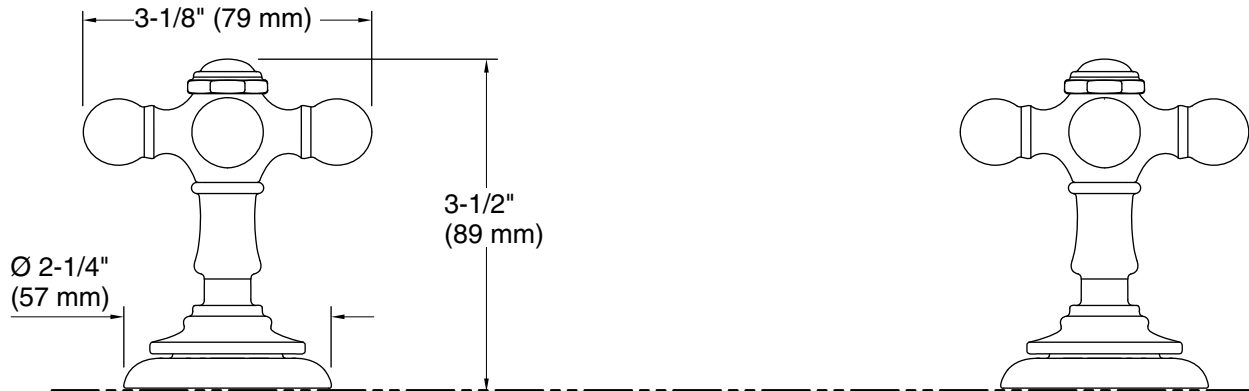

KOHLER[®] Faucets Deck-mount bath faucet handle trim with Cross design Artifacts™ K-T98071-3

Features

- Two cross lever handles offer separate control of hot and cold water
- Bath spout sold separately
- Coordinates with other products in the Artifacts collection

THE BOLD LOOK
OF **KOHLER**[®]

KOHLER Faucets Deck-mount bath faucet handle trim with Cross design
Artifacts™
K-T98071-3

Technical Information

All product dimensions are nominal.

Notes

Install this product according to the installation instructions.